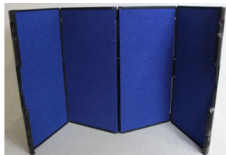

2 ShowStyle Briefcase Display Boards: Small, four panel display board covered in Velcro ready fabric. Includes optional header panel with four tabs to attach graphics/title. Weight 9 lbs. Two display boards available: one black; one blue. Graphic design template available.